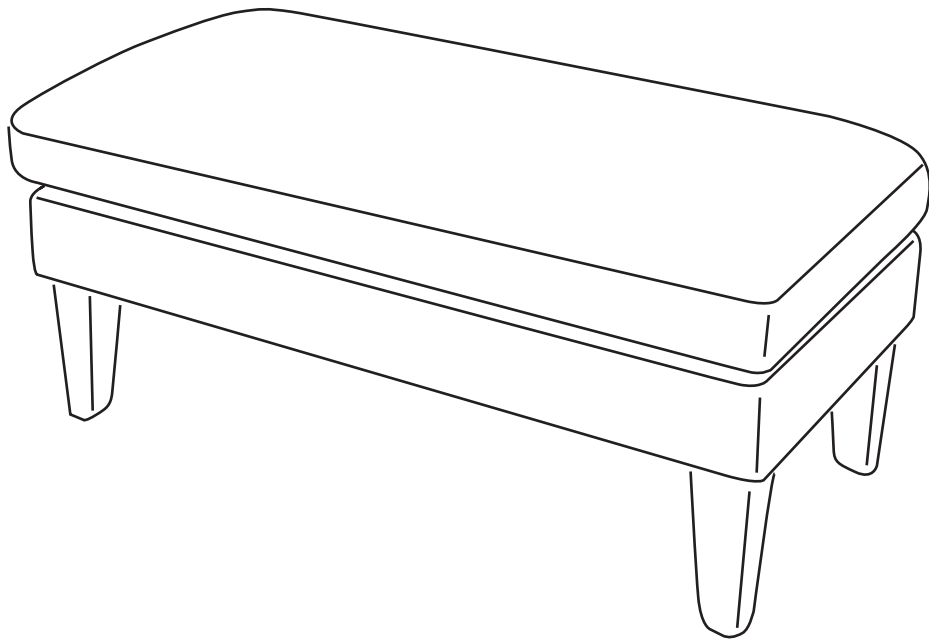

# norrgavel

Fotpall S100

Replaceable cover

<b>A</b>  H-170 X4	<b>B</b>  M6x25 X16	<b>C</b>  KEY L-4 X1	<b>D</b>  D30 X4
---	--	---	---