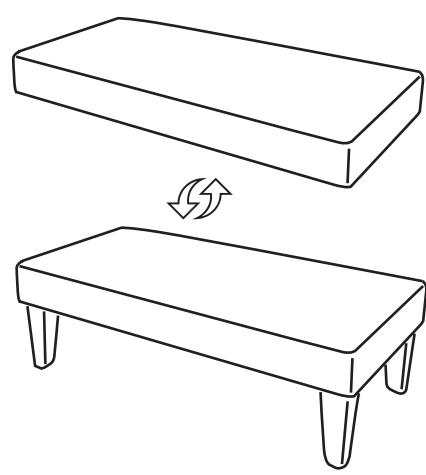

# norrgavel

Fotpall S100

Replaceable cover

<b>A</b>  H-170 X4	<b>B</b>  M6x25 X16	<b>C</b>  KEY L-4 X1	<b>D</b>  D30 X4
---	--	---	---