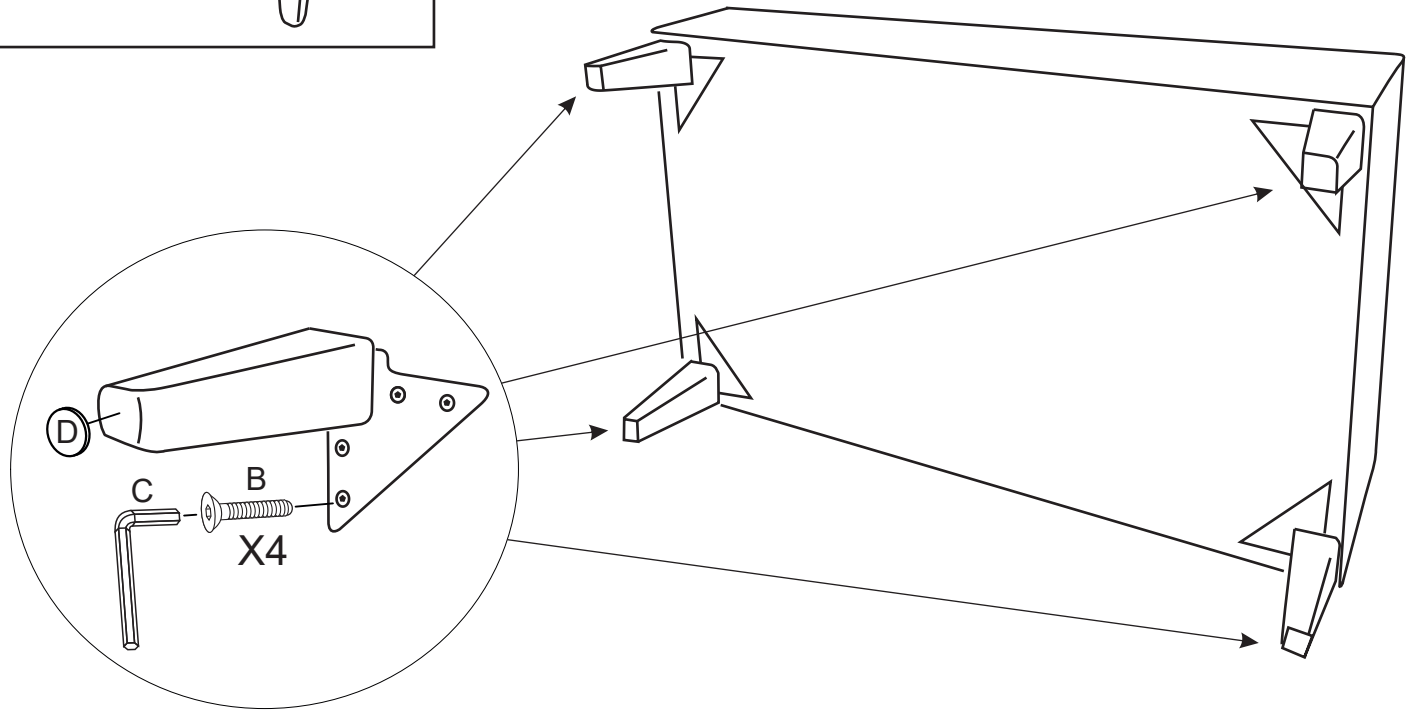

# norrgavel

Fotpall S100

Replaceable cover

<b>A</b>  H-170 X4	<b>B</b>  M6x25 X16	<b>C</b>  KEY L-4 X1	<b>D</b>  D30 X4
---	--	---	---