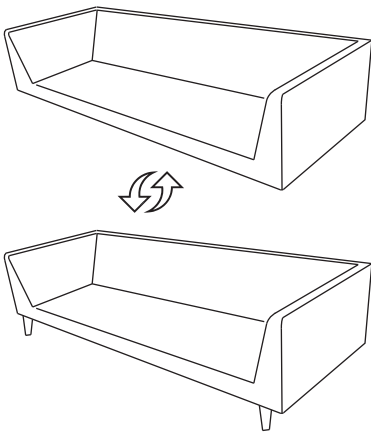

norrgavel

Soffa 100

Replaceable cover

A	B	C	D
H-170	M6x25	KEY L-4	D30
X4	X16	X1	X4