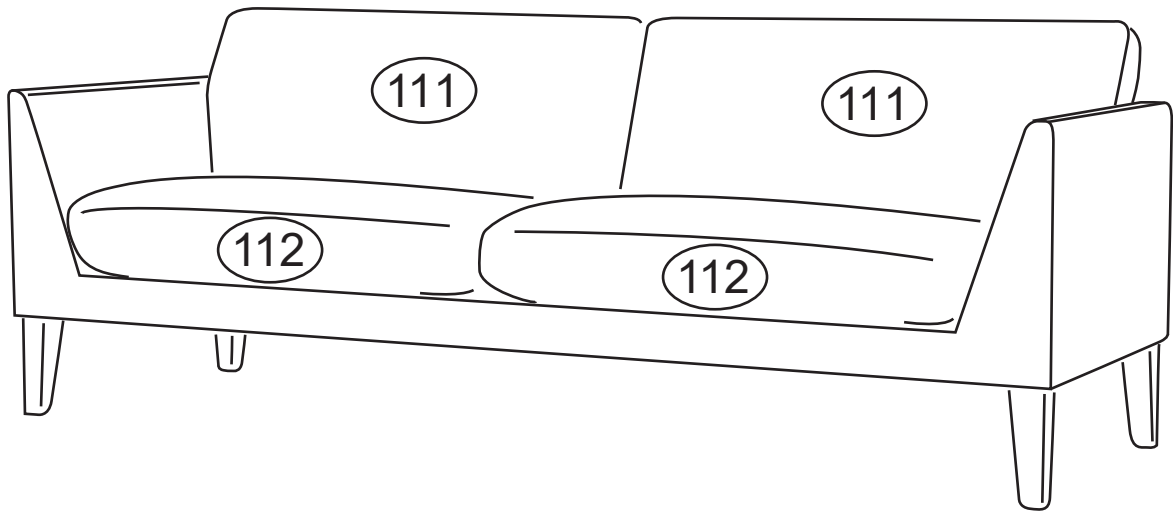

norrgavel

Soffa 100

Replaceable cover

A	B	C	D
H-170	M6x25	KEY L-4	D30
X4	X16	X1	X4