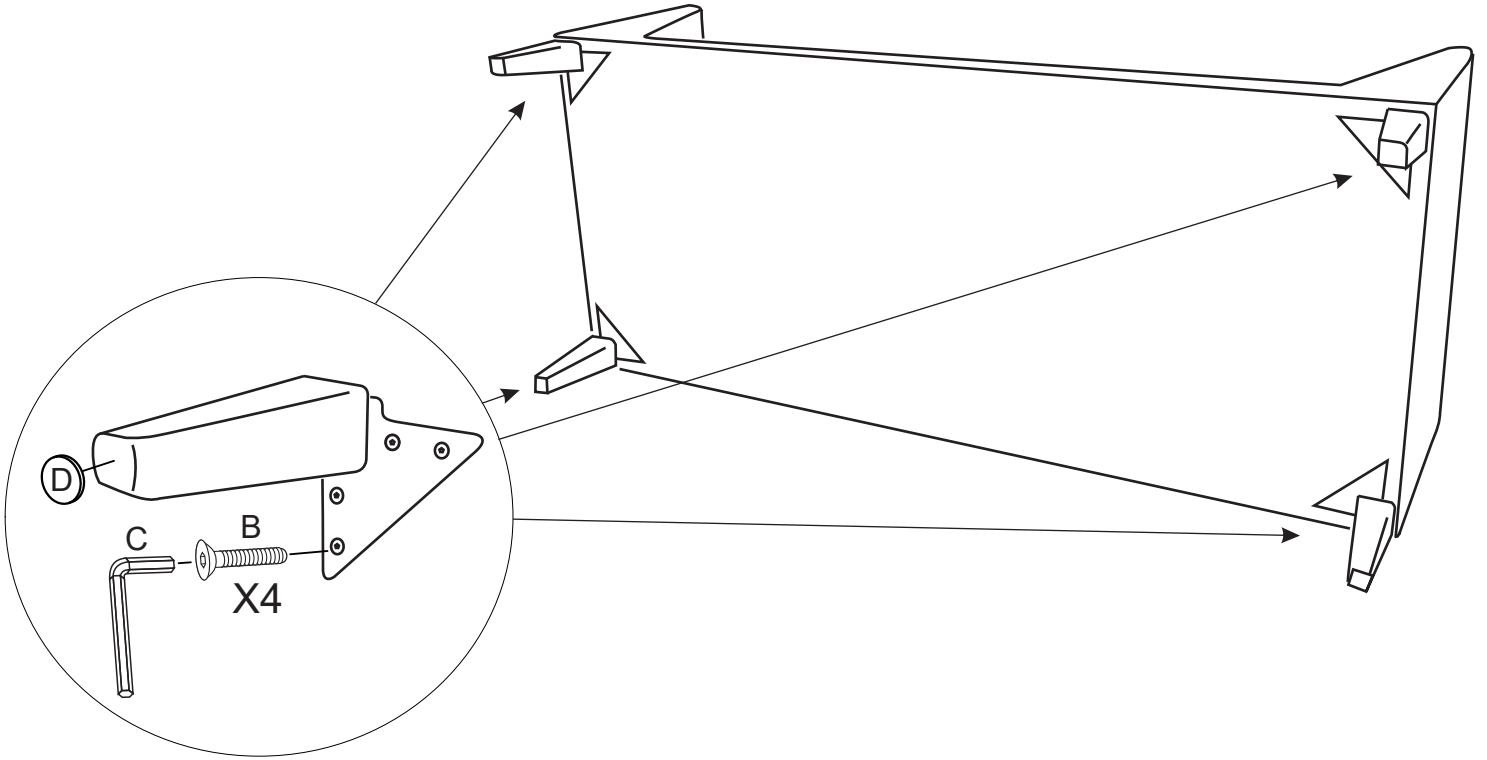

norrgavel

Soffa 100

Replaceable cover

A	B	C	D
H-170	M6x25	KEY L-4	D30
X4	X16	X1	X4