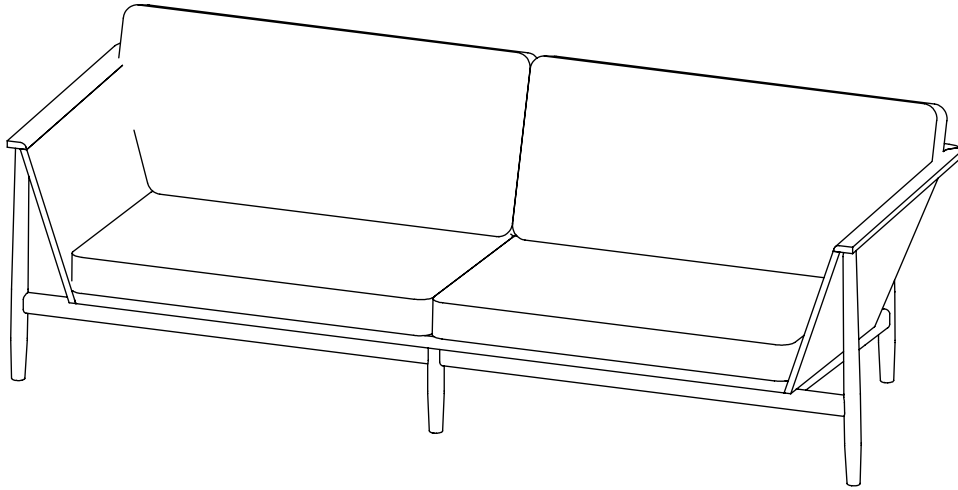

SKALSOFFA 85 & SKALSOFFA 100

norrghavel

Chaise Longue L/R: Free standing
 Divan L/R: Free standing
 Open end L/R: Free standing
 Corner: Free standing, requires 2 pcs extension modules
 2, 3, 4-seater middle: Extension, requires 2 pcs free standing modules
 2-, 3-, 4-seater extension L/R: Extension, requires 1 pcs free standing modules

2, 3, 4-seater middle:

5x70mm x2

M8 x4

10x40mm x4

8x22mm x8

M8x80mm x4

R13mm x1

L-5 x1

Chaise Longue L/R:

Divan L/R:

Open end L/R:

Corner:

2-, 3-, 4-seater extension L/R:

5x70mm x1

M8 x2

10x40mm x2