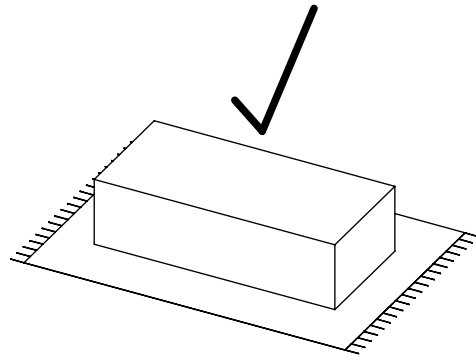

SKALSOFFA 85 & SKALSOFFA 100

norrghavel

Chaise Longue L/R: Free standing
 Divan L/R: Free standing
 Open end L/R: Free standing
 Corner: Free standing, requires 2 pcs extension modules
 2, 3, 4-seater middle: Extension, requires 2 pcs free standing modules
 2-, 3-, 4-seater extension L/R: Extension, requires 1 pcs free standing modules

2, 3, 4-seater middle:

5x70mm x2

M8 x4

10x40mm x4

8x22mm x8

M8x80mm x4

R13mm x1

L-5 x1

Chaise Longue L/R:

Divan L/R:

Open end L/R:

Corner:

2-, 3-, 4-seater extension L/R:

5x70mm x1

M8 x2

10x40mm x2

8x22mm x4

M8x80mm x2

R13mm x1

L-5 x1