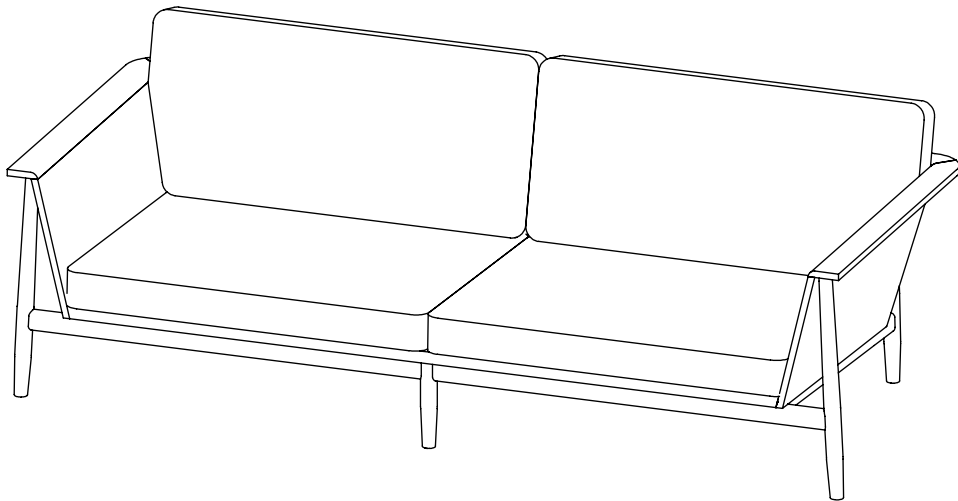

SKALSOFFA 85 & SKALSOFFA 100

norrghavel

Chaise Longue L/R: Free standing
 Divan L/R: Free standing
 Open end L/R: Free standing
 Corner: Free standing, requires 2 pcs extension modules
 2, 3, 4-seater middle: Extension, requires 2 pcs free standing modules
 2-, 3-, 4-seater extension L/R: Extension, requires 1 pcs free standing modules

2, 3, 4-seater middle:

5x70mm x2

M8 x4

10x40mm x4

8x22mm x8

M8x80mm x4

R13mm x1

L-5 x1

Chaise Longue L/R:

Divan L/R:

Open end L/R:

Corner:

2-, 3-, 4-seater extension L/R:

5x70mm x1

M8 x2

10x40mm x2